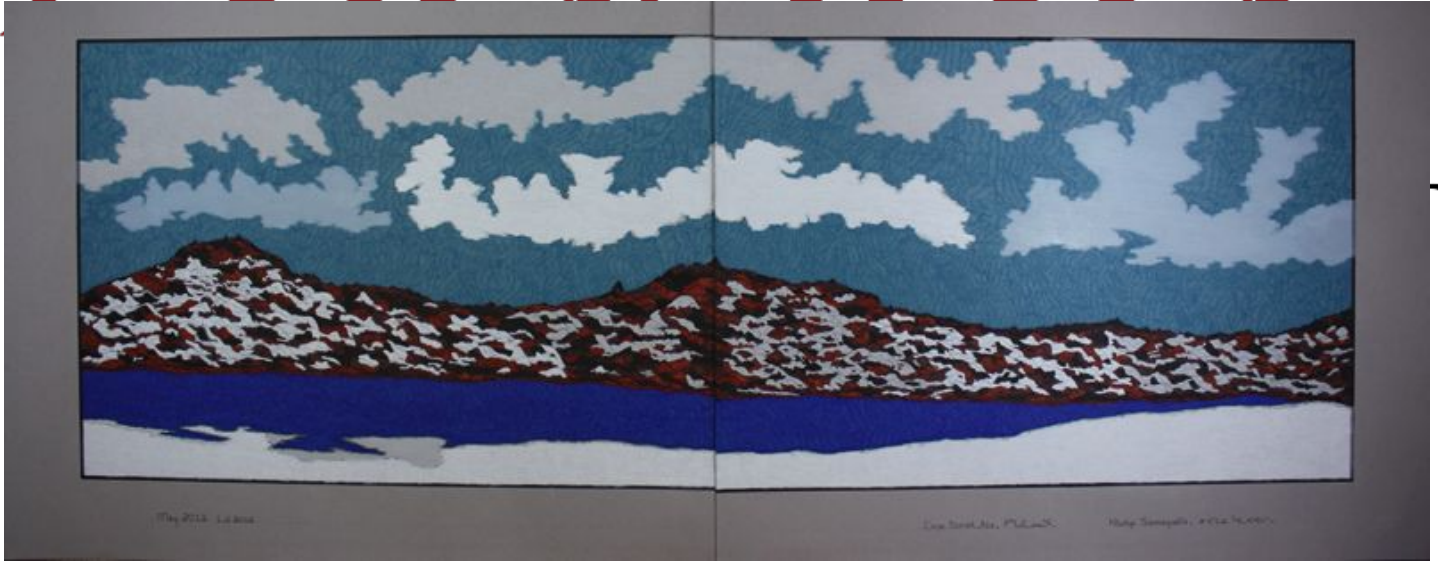

Alaska on

Nicotye Samayualie, *Untitled landscape*, 2012

Coloured pencil and pentel pen on paper, 19 1/2 x 51 in. (49.5 x 129.5 cm)

01768-2, \$1,200