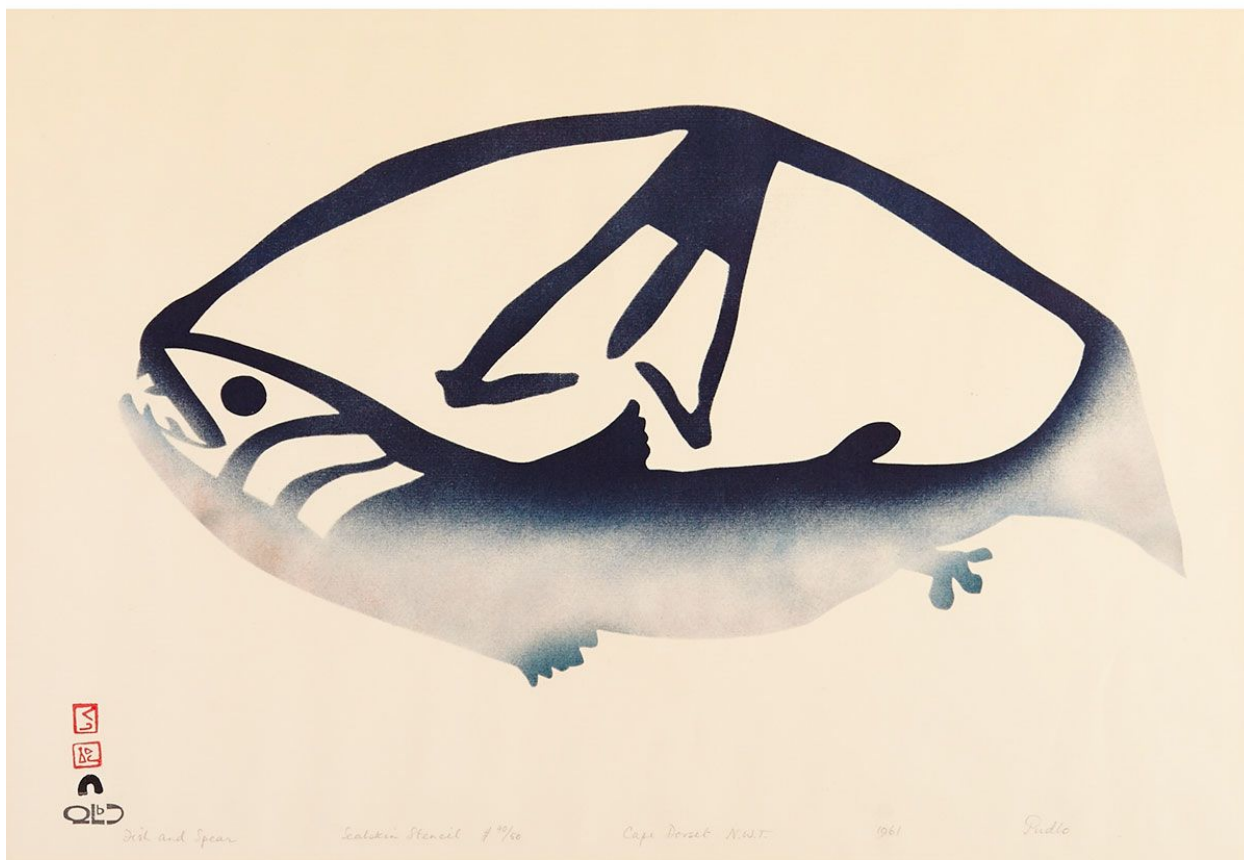

Alaska on

find

Pudlo Pudlat, *Fish and spear*, 40/50, 1961/20, 1961
Stencil, 19 x 25 in. (48.3 x 63.5 cm)
01639-1