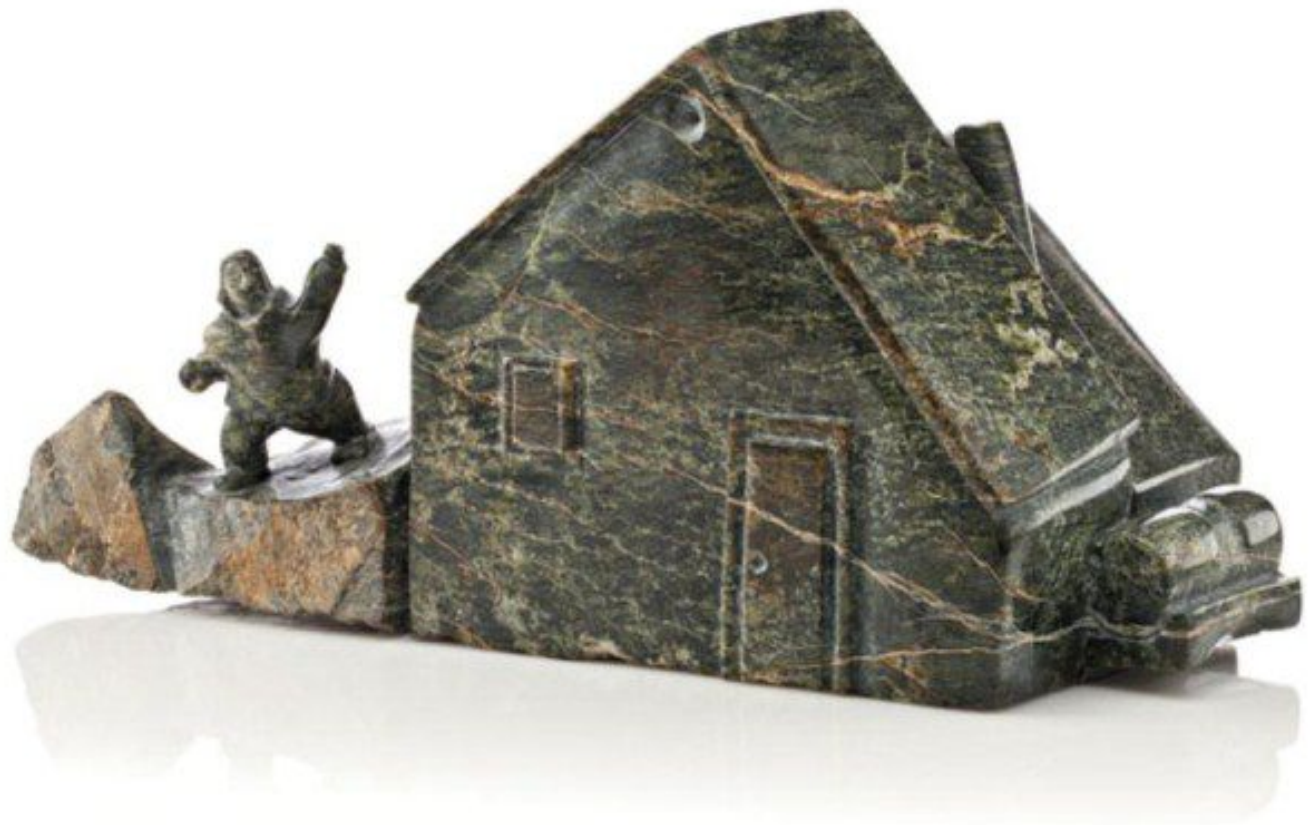

Alaska

Napachie Sharky, *Boy Standing Beside a House*, 2002
Serpentine, 5 1/2 x 11 1/4 x 4 1/2 in. (14 x 28.6 x 11.4 cm)
01626-1